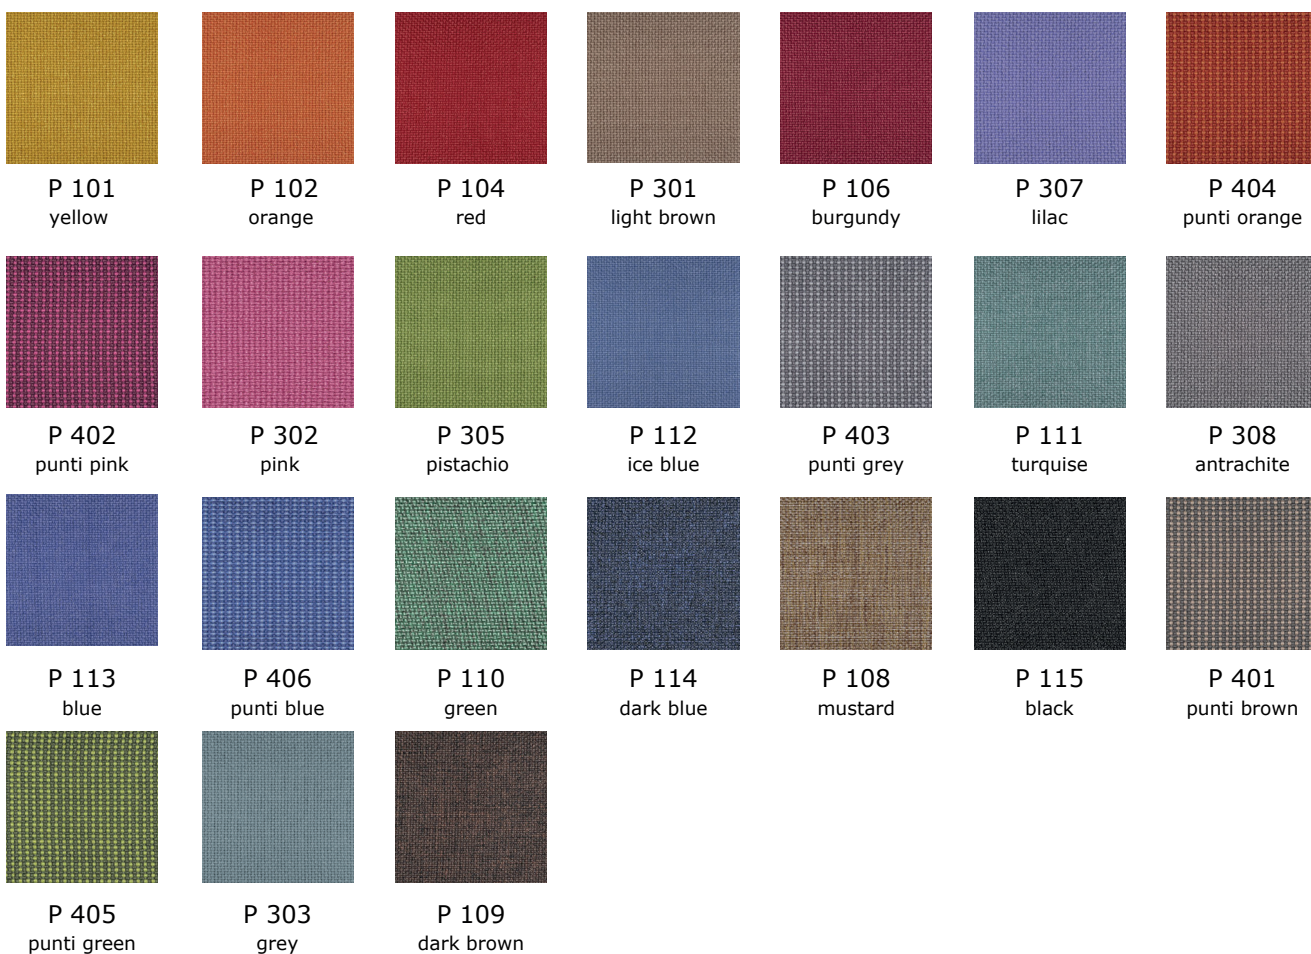

felt

W 101
orange

W 102
coral

W 103
red

W 201
cream

W 202
brown

W 203
green

W 104
grey

W 105
antrachite

W 106
black

W 207
purple

W 205
dark blue

W 208
blue

synergy felt

LDS07
lilac

LDS74
coral

LDS73
light salmon

LDS66
violet

LDS48
olive

LDS46
lemon

LDS37
cocoa

LDS33
mink

LDS83
light orange

LDS39
dark brown

bold artificial leather**

B 102
dark brown

B 103
antrachite

B 101
taba

** Used in outer shell.

seat color options

panama

artificial leather