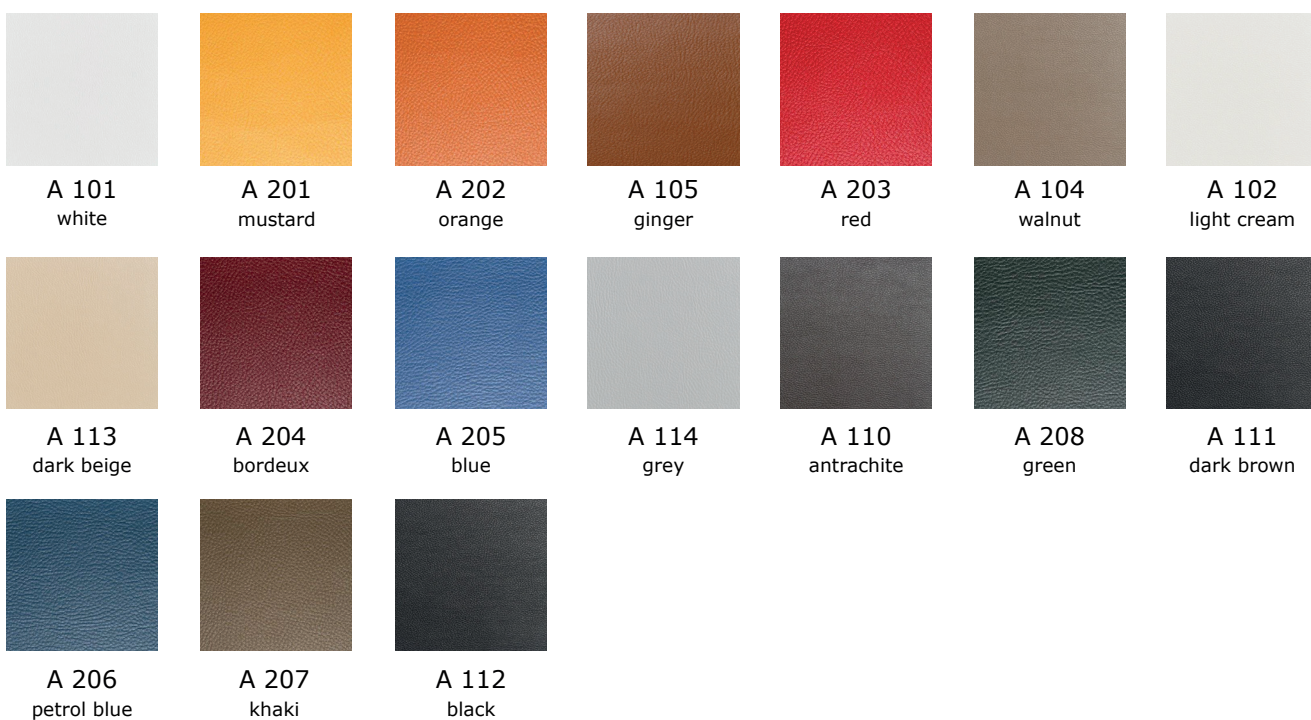

glass

smoked

satin white

bold artificial leather

B 102
dark brown

B 103
antrachite

B 101
taba

seat color options

felt

W 101
orange

W 102
coral

W 103
red

W 201
cream

W 202
brown

W 203
green

W 104
grey

W 105
antrachite

W 106
black

W 207
purple

W 205
dark blue

W 208
blue

synergy felt

LDS07
lilac

LDS74
coral

bold artificial leather**

B 102
dark brown

B 103
antrachite

B 101
taba

** Used in outer shell.

seat color options

panama

artificial leather