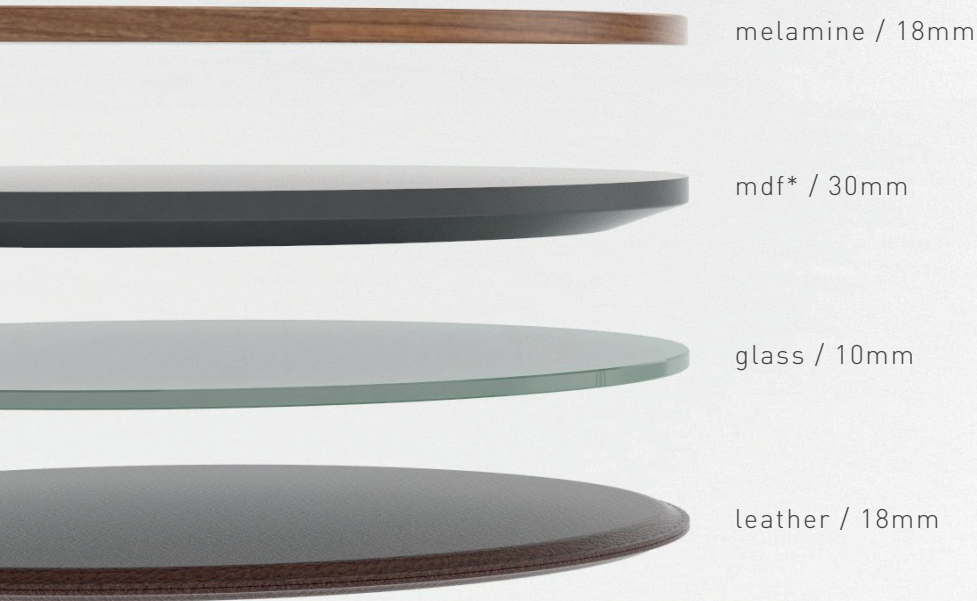

Its half-circular form offers a wide sitting area to the user, while its soft and curvy inner surface maximizes comfort. Its corners plumped up from the back, and the leather shell structure that caresses the backrest and body from behind allow the user to become integrated into the sitting area, giving a sense of belonging.

product family

single

wooden leg

metal leg

coffee table

melamine

mdf

leather

glass

table features

* mdf table finishes are painted with lacquered paint.

leg options

metal high leg

metal standard leg

wooden leg

leg color options